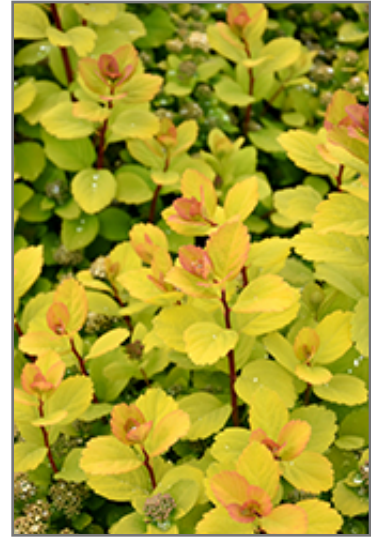

*Glow Girl Birch Leaf Spirea foliage
Photo courtesy of NetPS Plant Finder*