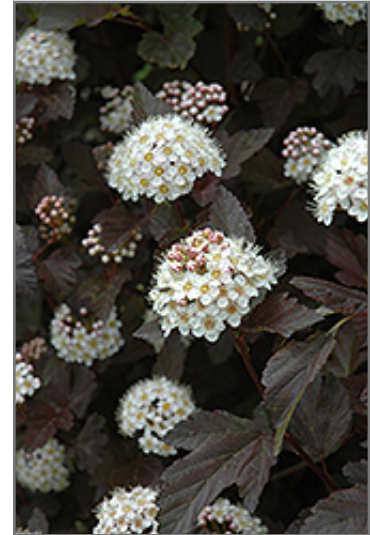

Diablo Ninebark flowers
Photo courtesy of NetPS Plant Finder