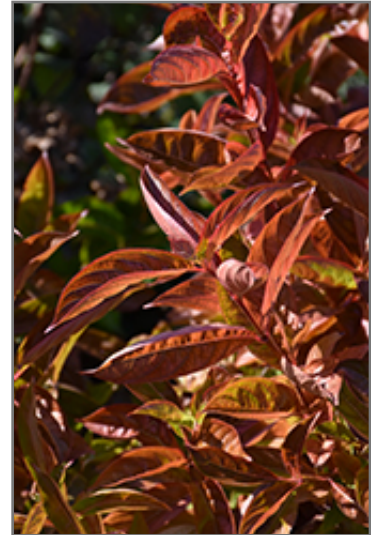

Wings Of Fire Weigela foliage
Photo courtesy of NetPS Plant Finder