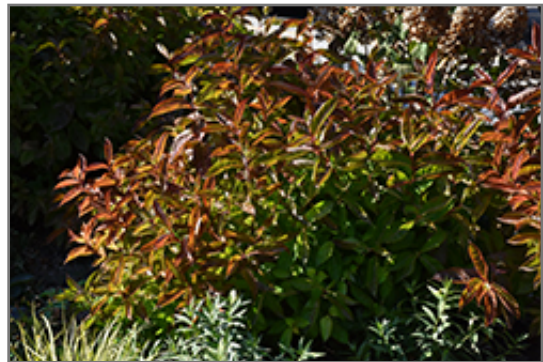

Wings Of Fire Weigela foliage
Photo courtesy of NetPS Plant Finder

Wings Of Fire Weigela
Photo courtesy of NetPS Plant Finder