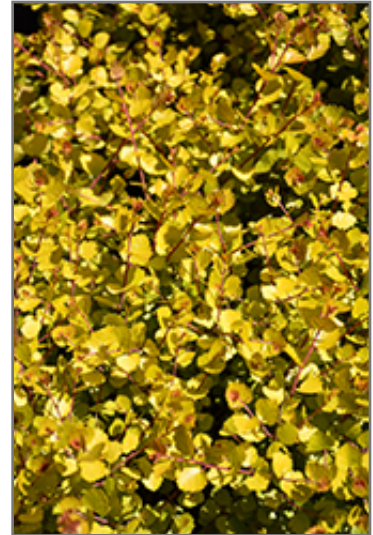

*Cesky Gold Dwarf Birch foliage
Photo courtesy of NetPS Plant Finder*